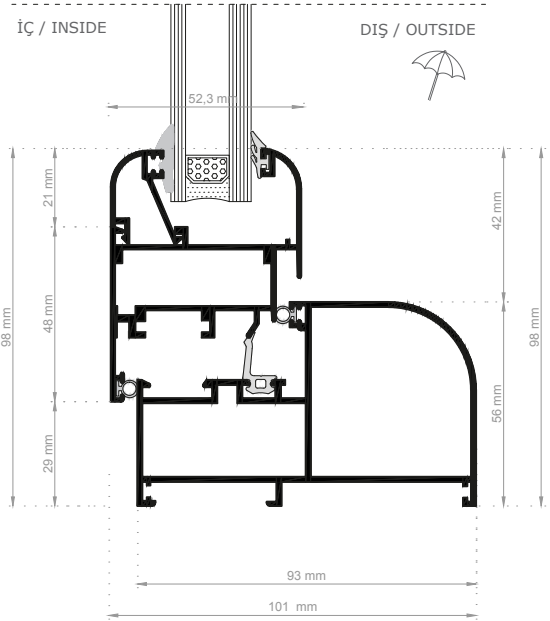

Oval system is an uninsulated door-window system with two different versions as 35 and 45.

The circular form of the system, which is included in frame and vent details, gives the system a more aesthetic perspective. There are a lot of usage areas in buildings with Oval series in which the desired opening types such as doors and windows are applied. It can be applied in the glass system between 4 mm and 22 mm with the Oval 35 version and between 6 mm and 28 mm with the Oval 45 version.

OVAL 35 TEKNİK ÖZELLİKLER - OVAL 35 TECHNICAL PROPERTIES

Sistemin görünür genişliği	Sabit	System visible width	Fixed	46,5 mm
	Kanat		Vent	63,3 mm
Sistemin kalınlığı	Sabit	System thickness	Fixed	42 mm
	Kanat		Vent	44 mm
Cam kalınlığı		Glazing thickness		4 - 22 mm
Maksimum kanat boyu		Max. sash dimensions		1500 mm x 2500 mm
Maksimum kanat ağırlığı		Max. sash weight		180 kg

OVAL 45 TEKNİK ÖZELLİKLER - OVAL 45 TECHNICAL PROPERTIES

Sistemin görünür genişliği	Sabit	System visible width	Fixed	50,3 mm
	Kanat		Vent	63,3 mm
Sistemin kalınlığı	Sabit	System thickness	Fixed	45 mm
	Kanat		Vent	52,2 mm
Cam kalınlığı		Glazing thickness		6 - 28 mm
Maksimum kanat boyu		Max. sash dimensions		1500 mm x 2500 mm
Maksimum kanat ağırlığı		Max. sash weight		180 kg

TEKNİK ÇİZİMLER - TECHNICAL DRAWING

OVAL 35

OVAL 45

KAPILAR - DOORS

PENCERELER - WINDOWS

— dışarı açılır - outward opening
- - - içeri açılır - inward opening

since

1980